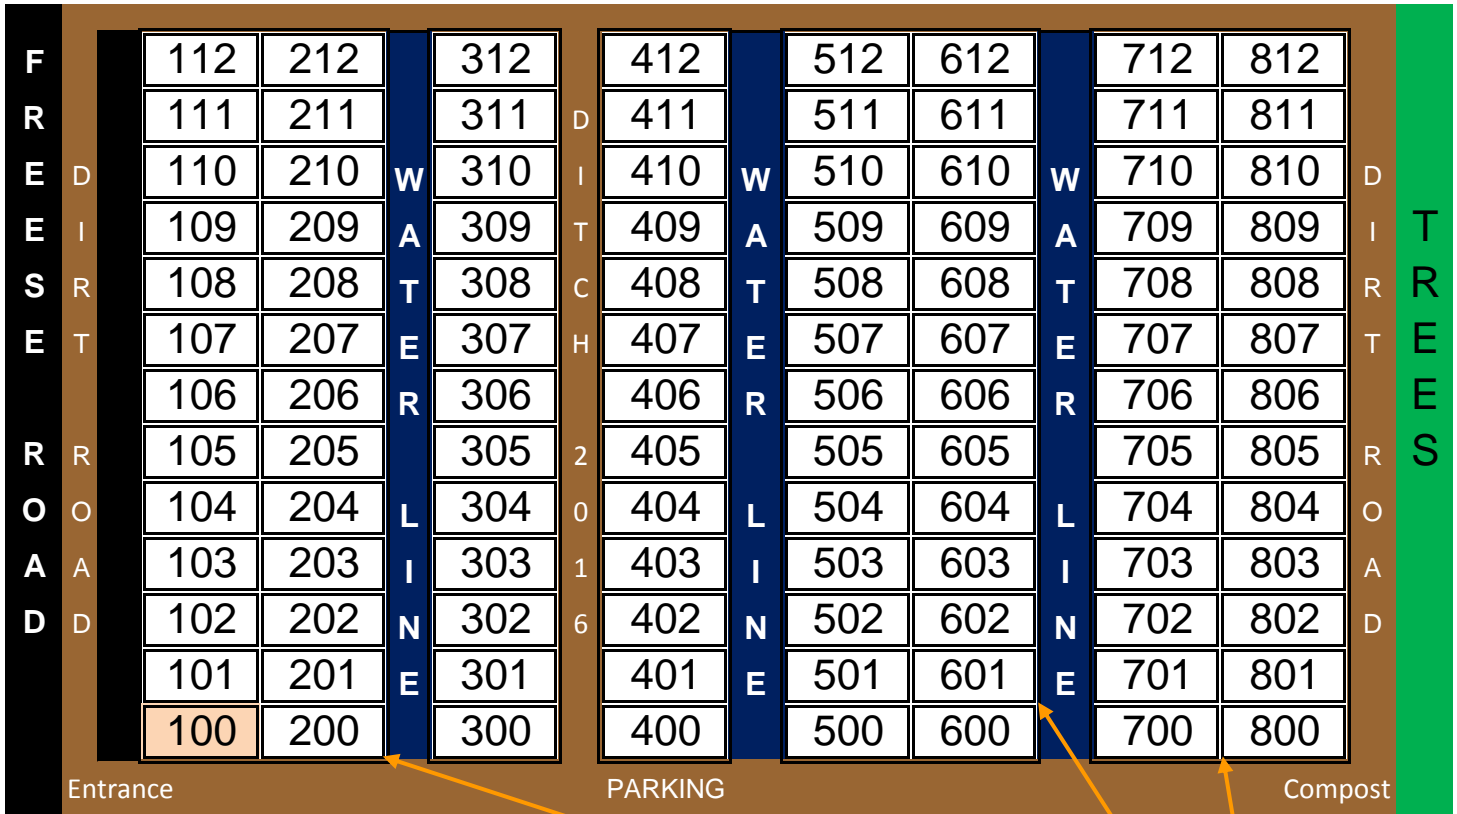

Cornell Garden Plots - North Field - 2018 Season

- Reserved
- Available
- Pending reservation

Last Updated: 3/24/2018

- Should we offer half-plots this year?
- Should we raise the fee?
- Should we advertise? If so, where?